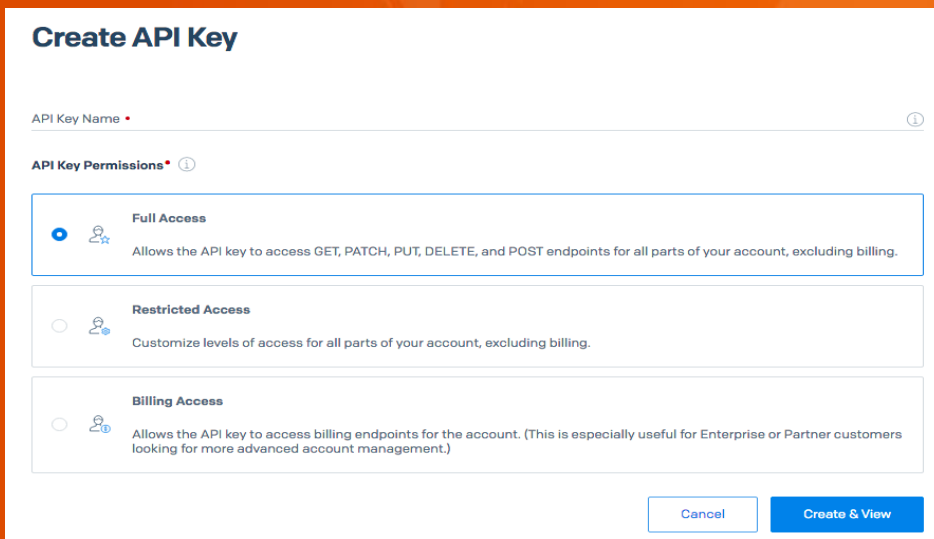

1. Enter any name you like for API Key Name. Any preferred name.
2. Choose full Access
3. Then copy the API Key generated and paste it to SendGrid API Key