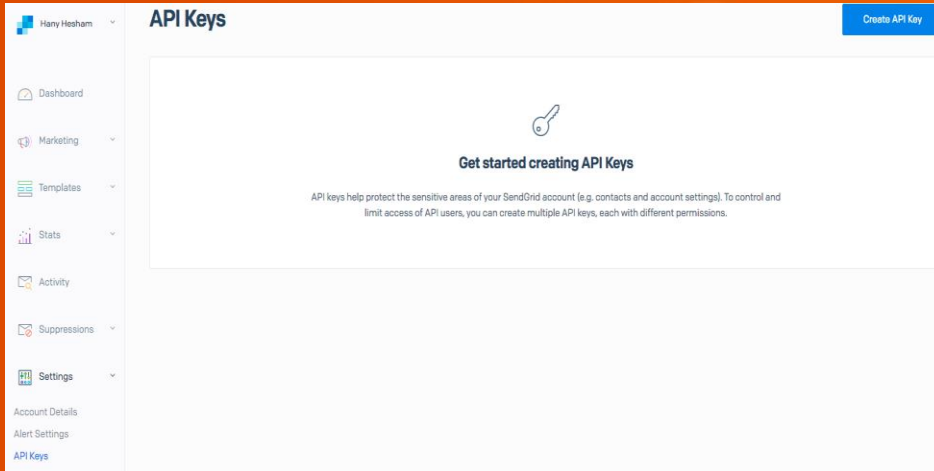

Send Grid API Key

You need to create an account with Sendgrid to be able to get Send Grid Api Key:

- Just go to Sendgrid website. See plans and pricing
- Select the plan you need starting from the Free Plan
- Create an account using the email address you will use in the software here. The same one you entered in Sender Email.

1. Go to settings and select API Key
2. Create API Key